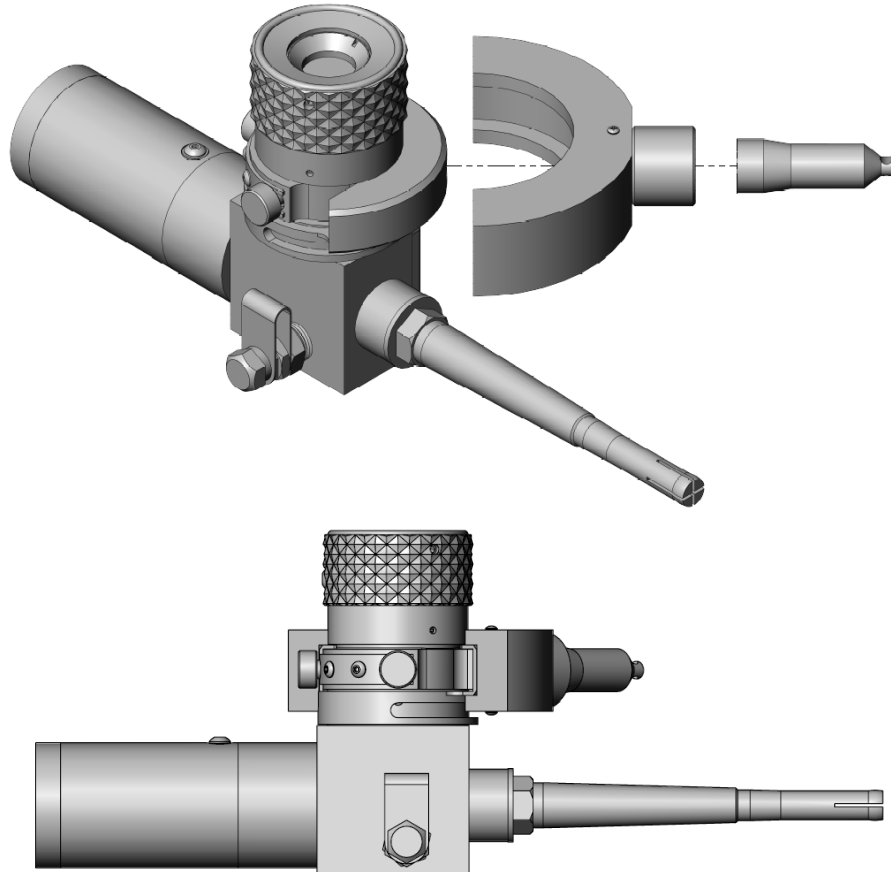

FLH Reticle Illuminator Kit

Our new Reticle Illuminator Accessory Part # BS-FLH will ease the task of illuminating the Graflex proprietary reticle. The standard approach requires the user place a penlight at the boresight telescope light port making it somewhat cumbersome. The new Reticle Illuminator affixes to the boresight telescope making it's use 100% hands-free. The illuminator uses 4 each LR41 batteries for 8 hours of run time. The standard light color is white with blue, green, or red light available as an option.

NOTE: The light will illuminate reticle lines only and not the entire reticle making it simple to discern the reticle line upon the target.

BS-FLHH Flashlight Holder
BS-Nano-W White Light Flashlight
BS-Nano-G Green Light Flashlight
BS-Nano-R Red Light Flashlight
BS-Nano-B Blue Light Flashlight
BS-LR41 Duracell Batteries (4 per)

NOTE: Battery equivalent to LR41 is 384 and 392